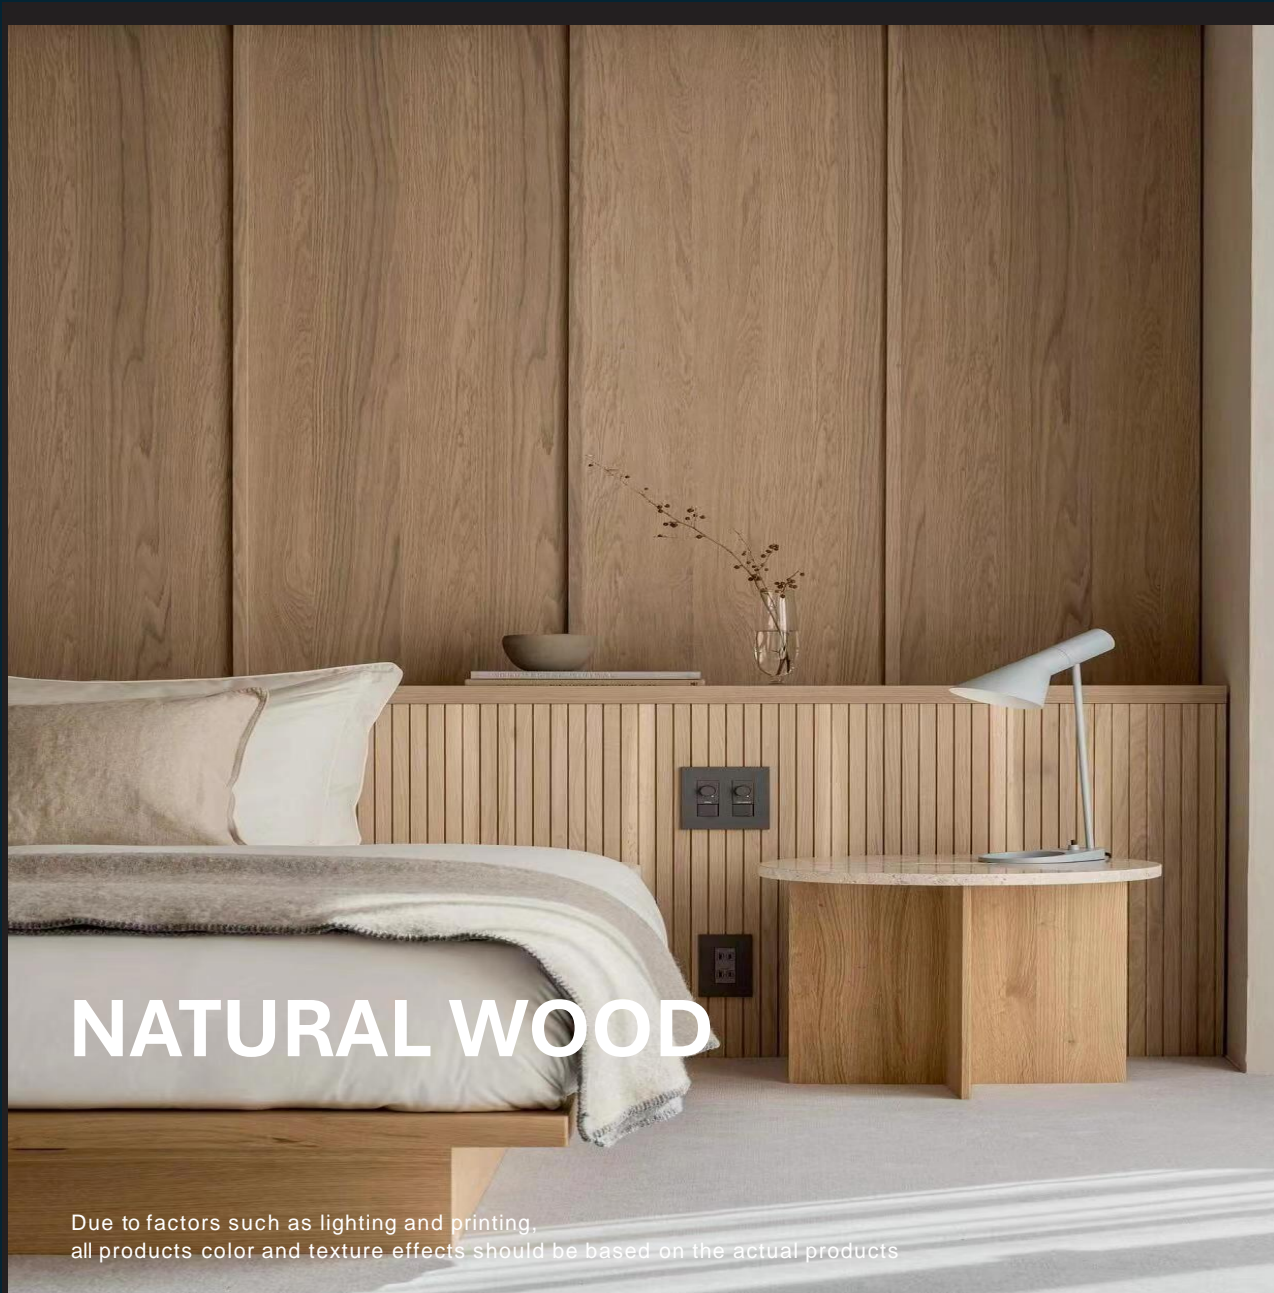

MODEL : 5146

MODEL : 5024

MODEL : 5147

SELF-CLEANING ANTI-STAIN ANTIBACTERIAL SCRATCH-RESISTANT CORROSION-RESISTANT

NATURAL WOOD

METAL DÉCOR SUEDEMATT TECHWOOD FABRIC NATURAL WOOD MARBLE+INFINITY

MODEL : 5140-3