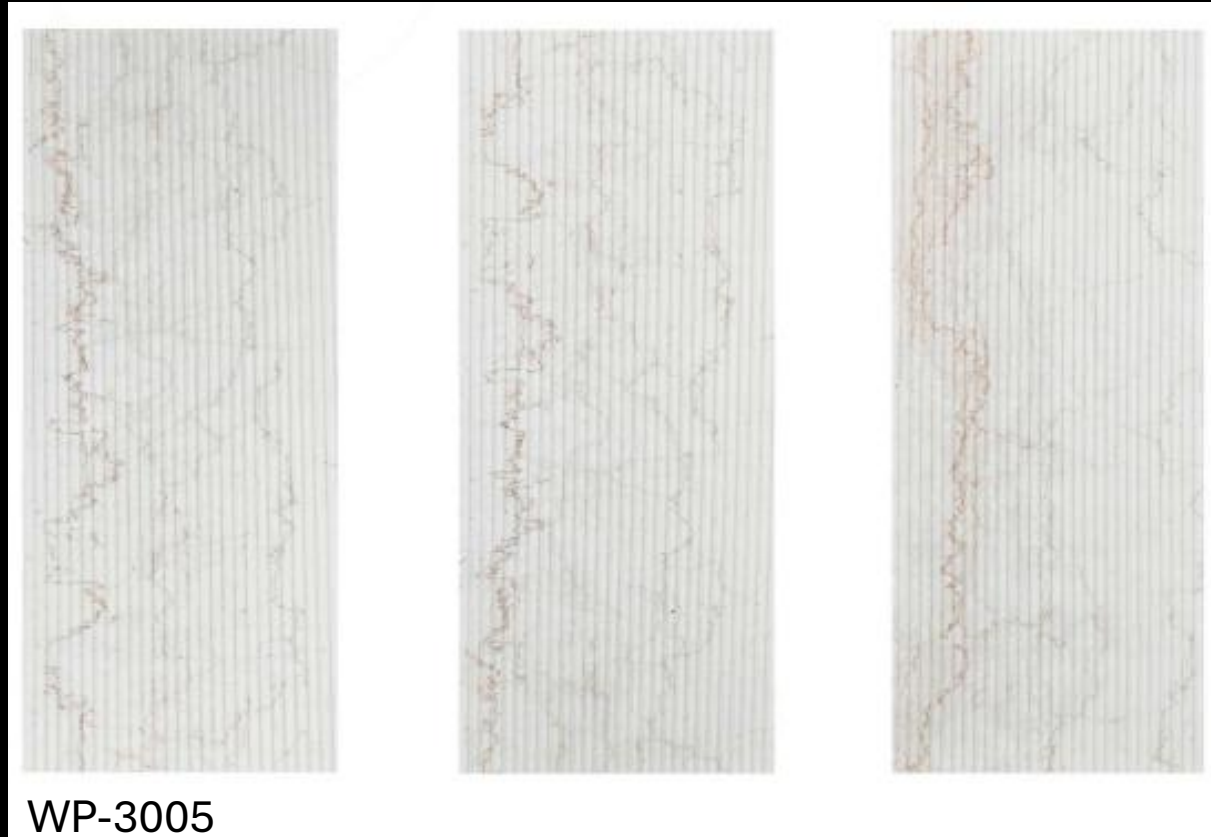

Pasco Ripple

RIPPLE BOARD - range

Due to factors such as lighting and printing,
all products color and texture effects should be
based on the actual products

WP-3004

Golden Thin Ripple

GOLDEN THIN RIPPLE 1060X2750

RIPPLE BOARD - range

Due to factors such as lighting and printing,
all products color and texture effects should be
based on the actual products

WP-3005

2850X1150

3D MARBLE range

Due to factors such as lighting and printing, all products color and texture effects should be based on the actual products