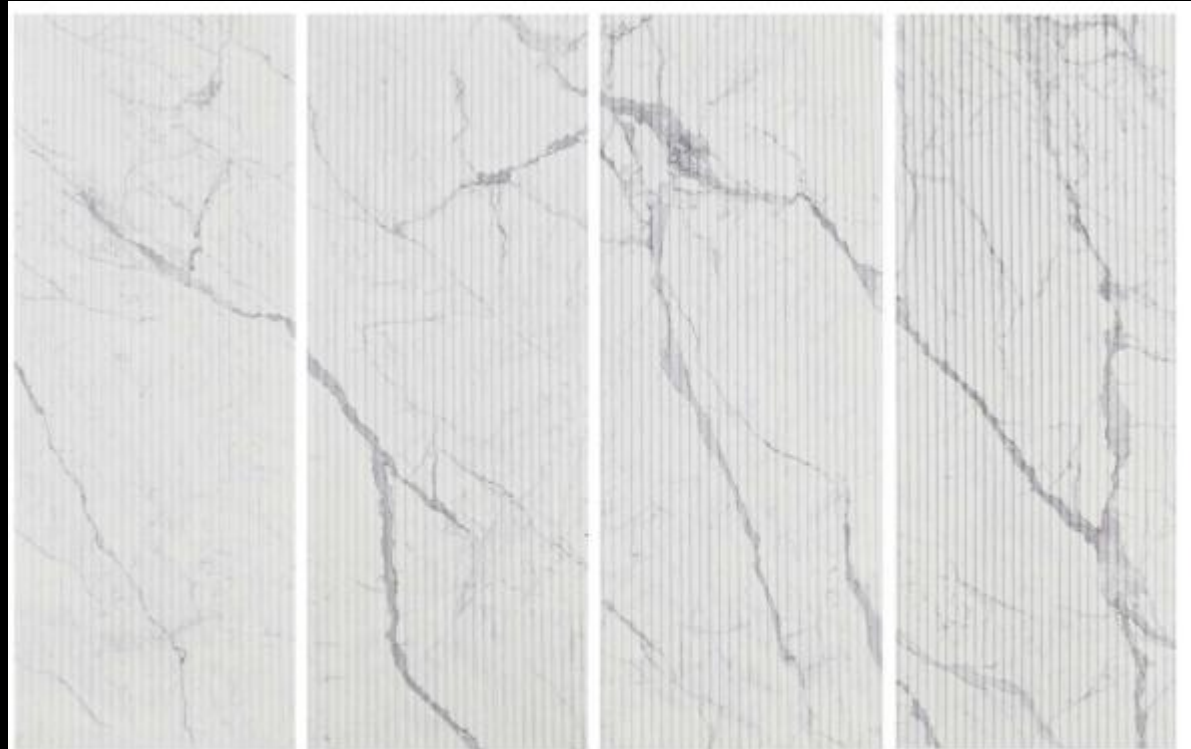

ITALY WHITE RIPPLE 1060X2750

Italy White Ripple

RIPPLE BOARD - range

Due to factors such as lighting and printing,
all products color and texture effects should be
based on the actual products

WP-3003