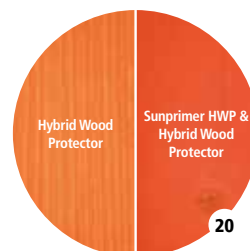

EXTERIOR

Rubio[®]
MONOCOAT
KING OF COLOURS

COLOUR CARD
SUNPRIMER HWP

Sunprimer HWP

Optional pre-treatment for a more intense colour of your vertical exterior wood

With Hybrid Wood Protector, Rubio Monocoat offers a decorative and durable treatment for all vertical exterior wood. And to further intensify the colouring, we added Sunprimer HWP to the exterior range. Sunprimer HWP is always applied in the same colour as Hybrid Wood Protector.

WHITE

PURE

NATURAL

TEAK

ROYAL

CHOCOLATE

CHARCOAL

GREY

BLACK

LOOK IPE

LIGHT GREY

TAUPE

SUNFLOWER

VEGGIE

DOLPHIN

LAGOON

DRAGONFRUIT

PIGLET

POPPY

SUNSET

REMARK

The pigment in the various Hybrid Wood Protector colours contributes to the protection of the wood from greying. **ATTENTION** The colour PURE is not pigmented, which will cause the natural greying to occur in exterior environments. • It is always recommended to make a sample before applying the product to the complete surface.