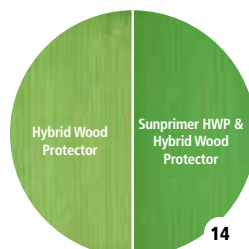

EXTERIOR

Rubio[®]
MONOCOAT
KING OF COLOURS

COLOUR CARD
SUNPRIMER HWP

Sunprimer HWP

Optional pre-treatment for a more intense colour of your vertical exterior wood

With Hybrid Wood Protector, Rubio Monocoat offers a decorative and durable treatment for all vertical exterior wood. And to further intensify the colouring, we added Sunprimer HWP to the exterior range. Sunprimer HWP is always applied in the same colour as Hybrid Wood Protector.

WHITE

PURE

NATURAL

TEAK

ROYAL

CHOCOLATE

CHARCOAL

GREY

BLACK

LOOK IPE

LIGHT GREY

TAUPE

SUNFLOWER

VEGGIE

DOLPHIN

LAGOON

DRAGONFRUIT

PIGLET

POPPY

SUNSET

REMARK

The pigment in the various Hybrid Wood Protector colours contributes to the protection of the wood from greying. **ATTENTION** The colour PURE is not pigmented, which will cause the natural greying to occur in exterior environments. • It is always recommended to make a sample before applying the product to the complete surface.