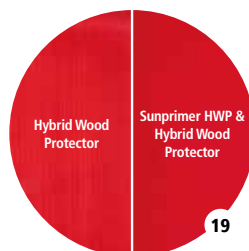

EXTERIOR

Rubio[®]
MONOCOAT
KING OF COLOURS

COLOUR CARD
SUNPRIMER HWP

Sunprimer HWP

Optional pre-treatment for a more intense colour of your vertical exterior wood

With Hybrid Wood Protector, Rubio Monocoat offers a decorative and durable treatment for all vertical exterior wood. And to further intensify the colouring, we added Sunprimer HWP to the exterior range. Sunprimer HWP is always applied in the same colour as Hybrid Wood Protector.

BLACK

LOOK IPE

LIGHT GREY

TAUPE

SUNFLOWER

VEGGIE

DOLPHIN

LAGOON

DRAGONFRUIT

PIGLET

POPPY

SUNSET

REMARK

The pigment in the various Hybrid Wood Protector colours contributes to the protection of the wood from greying. **ATTENTION** The colour PURE is not pigmented, which will cause the natural greying to occur in exterior environments. • It is always recommended to make a sample before applying the product to the complete surface.

This product is a pre-treatment and does not protect the wood. **It has to be combined with one of our Rubio Monocoat finishing products for maximum protection.**

Samples shown on pine. The colours shown are for reference only and are not binding. Consult the technical data sheet before using our products.