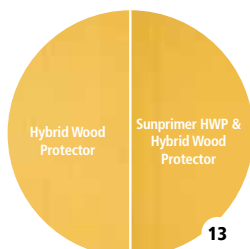

EXTERIOR

Rubio[®]
MONOCOAT
KING OF COLOURS

COLOUR CARD
SUNPRIMER HWP

Sunprimer HWP

Optional pre-treatment for a more intense colour of your vertical exterior wood

With Hybrid Wood Protector, Rubio Monocoat offers a decorative and durable treatment for all vertical exterior wood. And to further intensify the colouring, we added Sunprimer HWP to the exterior range. Sunprimer HWP is always applied in the same colour as Hybrid Wood Protector.

WHITE

PURE

NATURAL

TEAK

ROYAL

CHOCOLATE

CHARCOAL

GREY

BLACK

LOOK IPE

LIGHT GREY

TAUPE

SUNFLOWER

VEGGIE

DOLPHIN

LAGOON

DRAGONFRUIT

PIGLET

POPPY

SUNSET

REMARK

The pigment in the various Hybrid Wood Protector colours contributes to the protection of the wood from greying. **ATTENTION** The colour PURE is not pigmented, which will cause the natural greying to occur in exterior environments. • It is always recommended to make a sample before applying the product to the complete surface.