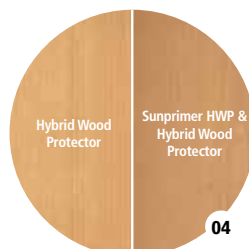

EXTERIOR

Rubio[®]
MONOCOAT
KING OF COLOURS

COLOUR CARD
SUNPRIMER HWP

Sunprimer HWP

Optional pre-treatment for a more intense colour of your vertical exterior wood

With Hybrid Wood Protector, Rubio Monocoat offers a decorative and durable treatment for all vertical exterior wood. And to further intensify the colouring, we added Sunprimer HWP to the exterior range. Sunprimer HWP is always applied in the same colour as Hybrid Wood Protector.

WHITE

PURE

NATURAL

TEAK

ROYAL

CHOCOLATE

CHARCOAL

GREY

DRAGONFRUIT

PIGLET

POPPY

SUNSET

REMARK

The pigment in the various Hybrid Wood Protector colours contributes to the protection of the wood from greying. **ATTENTION** The colour PURE is not pigmented, which will cause the natural greying to occur in exterior environments. • It is always recommended to make a sample before applying the product to the complete surface.