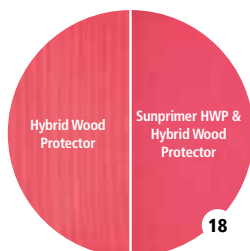

EXTERIOR

Rubio[®]
MONOCOAT
KING OF COLOURS

COLOUR CARD
SUNPRIMER HWP

Sunprimer HWP

Optional pre-treatment for a more intense colour of your vertical exterior wood

With Hybrid Wood Protector, Rubio Monocoat offers a decorative and durable treatment for all vertical exterior wood. And to further intensify the colouring, we added Sunprimer HWP to the exterior range. Sunprimer HWP is always applied in the same colour as Hybrid Wood Protector.

WHITE

PURE

NATURAL

TEAK

ROYAL

CHOCOLATE

CHARCOAL

GREY

BLACK

LOOK IPE

LIGHT GREY

TAUPE

SUNFLOWER

VEGGIE

DOLPHIN

LAGOON

DRAGONFRUIT

PIGLET

POPPY

SUNSET

REMARK

The pigment in the various Hybrid Wood Protector colours contributes to the protection of the wood from greying. **ATTENTION** The colour PURE is not pigmented, which will cause the natural greying to occur in exterior environments. • It is always recommended to make a sample before applying the product to the complete surface.