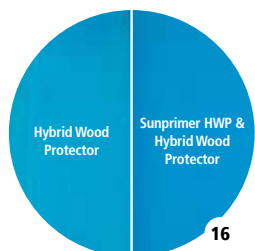

EXTERIOR

Rubio[®]
MONOCOAT
KING OF COLOURS

COLOUR CARD
SUNPRIMER HWP

Sunprimer HWP

Optional pre-treatment for a more intense colour of your vertical exterior wood

With Hybrid Wood Protector, Rubio Monocoat offers a decorative and durable treatment for all vertical exterior wood. And to further intensify the colouring, we added Sunprimer HWP to the exterior range. Sunprimer HWP is always applied in the same colour as Hybrid Wood Protector.

BLACK

LOOK IPE

LIGHT GREY

TAUPE

SUNFLOWER

VEGGIE

DOLPHIN

LAGOON

DRAGONFRUIT

PIGLET

POPPY

SUNSET

REMARK

The pigment in the various Hybrid Wood Protector colours contributes to the protection of the wood from greying. **ATTENTION** The colour PURE is not pigmented, which will cause the natural greying to occur in exterior environments. • It is always recommended to make a sample before applying the product to the complete surface.