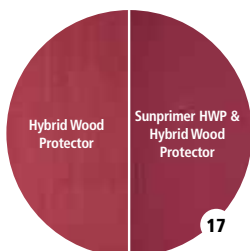

EXTERIOR

Rubio[®]
MONOCOAT
KING OF COLOURS

COLOUR CARD
SUNPRIMER HWP

Sunprimer HWP

Optional pre-treatment for a more intense colour of your vertical exterior wood

With Hybrid Wood Protector, Rubio Monocoat offers a decorative and durable treatment for all vertical exterior wood. And to further intensify the colouring, we added Sunprimer HWP to the exterior range. Sunprimer HWP is always applied in the same colour as Hybrid Wood Protector.

WHITE

PURE

NATURAL

TEAK

ROYAL

CHOCOLATE

CHARCOAL

GREY

BLACK

LOOK IPE

LIGHT GREY

TAUPE

SUNFLOWER

VEGGIE

DOLPHIN

LAGOON

DRAGONFRUIT

PIGLET

POPPY

SUNSET

REMARK

The pigment in the various Hybrid Wood Protector colours contributes to the protection of the wood from greying. **ATTENTION** The colour PURE is not pigmented, which will cause the natural greying to occur in exterior environments. • It is always recommended to make a sample before applying the product to the complete surface.