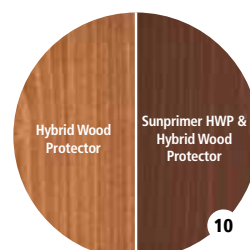

EXTERIOR

Rubio[®]
MONOCOAT
KING OF COLOURS

COLOUR CARD
SUNPRIMER HWP

Sunprimer HWP

Optional pre-treatment for a more intense colour of your vertical exterior wood

With Hybrid Wood Protector, Rubio Monocoat offers a decorative and durable treatment for all vertical exterior wood. And to further intensify the colouring, we added Sunprimer HWP to the exterior range. Sunprimer HWP is always applied in the same colour as Hybrid Wood Protector.

WHITE

PURE

NATURAL

TEAK

ROYAL

CHOCOLATE

CHARCOAL

GREY

BLACK

LOOK IPE

LIGHT GREY

TAUPE

SUNFLOWER

VEGGIE

DOLPHIN

LAGOON

DRAGONFRUIT

PIGLET

POPPY

SUNSET

REMARK

The pigment in the various Hybrid Wood Protector colours contributes to the protection of the wood from greying. **ATTENTION** The colour PURE is not pigmented, which will cause the natural greying to occur in exterior environments. • It is always recommended to make a sample before applying the product to the complete surface.