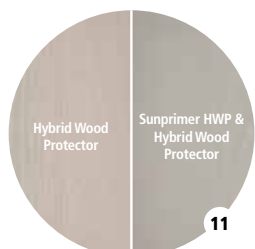

EXTERIOR

Rubio[®]
MONOCOAT
KING OF COLOURS

COLOUR CARD
SUNPRIMER HWP

Sunprimer HWP

Optional pre-treatment for a more intense colour of your vertical exterior wood

With Hybrid Wood Protector, Rubio Monocoat offers a decorative and durable treatment for all vertical exterior wood. And to further intensify the colouring, we added Sunprimer HWP to the exterior range. Sunprimer HWP is always applied in the same colour as Hybrid Wood Protector.

WHITE

PURE

NATURAL

TEAK

ROYAL

CHOCOLATE

CHARCOAL

GREY

BLACK

LOOK IPE

LIGHT GREY

TAUPE

SUNFLOWER

VEGGIE

DOLPHIN

LAGOON

DRAGONFRUIT

PIGLET

POPPY

SUNSET

REMARK

The pigment in the various Hybrid Wood Protector colours contributes to the protection of the wood from greying. **ATTENTION** The colour PURE is not pigmented, which will cause the natural greying to occur in exterior environments. • It is always recommended to make a sample before applying the product to the complete surface.