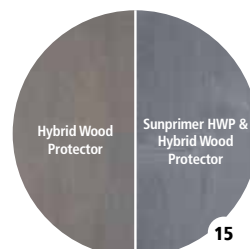

EXTERIOR

Rubio[®]
MONOCOAT
KING OF COLOURS

COLOUR CARD
SUNPRIMER HWP

Sunprimer HWP

Optional pre-treatment for a more intense colour of your vertical exterior wood

With Hybrid Wood Protector, Rubio Monocoat offers a decorative and durable treatment for all vertical exterior wood. And to further intensify the colouring, we added Sunprimer HWP to the exterior range. Sunprimer HWP is always applied in the same colour as Hybrid Wood Protector.

WHITE

PURE

NATURAL

TEAK

ROYAL

CHOCOLATE

CHARCOAL

GREY

BLACK

LOOK IPE

LIGHT GREY

TAUPE

SUNFLOWER

VEGGIE

DOLPHIN

LAGOON

DRAGONFRUIT

PIGLET

POPPY

SUNSET

REMARK

The pigment in the various Hybrid Wood Protector colours contributes to the protection of the wood from greying. **ATTENTION** The colour PURE is not pigmented, which will cause the natural greying to occur in exterior environments. • It is always recommended to make a sample before applying the product to the complete surface.