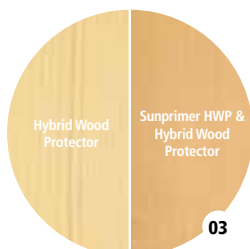

EXTERIOR

Rubio[®]
MONOCOAT
KING OF COLOURS

COLOUR CARD
SUNPRIMER HWP

Sunprimer HWP

Optional pre-treatment for a more intense colour of your vertical exterior wood

With Hybrid Wood Protector, Rubio Monocoat offers a decorative and durable treatment for all vertical exterior wood. And to further intensify the colouring, we added Sunprimer HWP to the exterior range. Sunprimer HWP is always applied in the same colour as Hybrid Wood Protector.

WHITE

PURE

NATURAL

TEAK

ROYAL

CHOCOLATE

CHARCOAL

GREY

DRAGONFRUIT

PIGLET

POPPY

SUNSET

REMARK

The pigment in the various Hybrid Wood Protector colours contributes to the protection of the wood from greying. **ATTENTION** The colour PURE is not pigmented, which will cause the natural greying to occur in exterior environments. • It is always recommended to make a sample before applying the product to the complete surface.