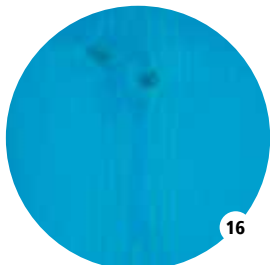

BLACK

LOOK IPE

LIGHT GREY

TAUPE

SUNFLOWER

VEGGIE

DOLPHIN

LAGOON