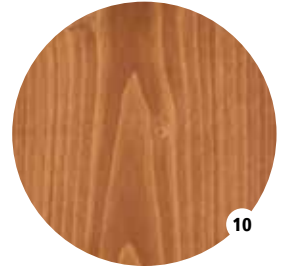

Hybrid Wood Protector

The ultimate allrounder for all your exterior wood

Hybrid Wood Protector is a genuine 'monocoat', suitable for colouring and protecting almost all exterior wood in 1 single layer. The easy application and maintenance makes this oil an exceptionally user-friendly product.

LOOK IPE

REMARK

The pigment in the various Hybrid Wood Protector colours contributes to the protection of the wood from greying. **ATTENTION** The colour PURE is not pigmented, which will cause the natural greying to occur in exterior environments. • To further intensify the coloring, Hybrid Wood Protector can be combined with an optional pre-treatment with Sunprimer HWP.

Samples shown on pine. The colours shown are for reference only and are not binding. Consult the technical data sheet before using our products.

Rubio Monocoat Head Office • Roeselaarsestraat 535 - 8870 Izegem - Belgium
Tel. +32 (0)51 30 80 54 • info@rubiomonocoat.com • www.rubiomonocoat.com
Cover Image © Studio Hans Koistinen

© 2022 BV Muyllé Façon SRL, Izegem (Belgium).