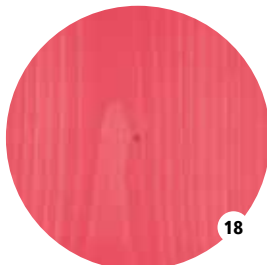

Hybrid Wood Protector

The ultimate allrounder for all your exterior wood

Hybrid Wood Protector is a genuine 'monocoat', suitable for colouring and protecting almost all exterior wood in 1 single layer. The easy application and maintenance makes this oil an exceptionally user-friendly product.

PIGLET

REMARK

The pigment in the various Hybrid Wood Protector colours contributes to the protection of the wood from greying. **ATTENTION** The colour PURE is not pigmented, which will cause the natural greying to occur in exterior environments. • To further intensify the coloring, Hybrid Wood Protector can be combined with an optional pre-treatment with Sunprimer HWP.

Samples shown on pine. The colours shown are for reference only and are not binding. Consult the technical data sheet before using our products.

Rubio Monocoat Head Office • Roeselaarsestraat 535 - 8870 Izegem - Belgium
Tel. +32 (0)51 30 80 54 • info@rubiomonocoat.com • www.rubiomonocoat.com
Cover Image © Studio Hans Koistinen

© 2022 BV Muyllé Façon SRL, Izegem (Belgium).