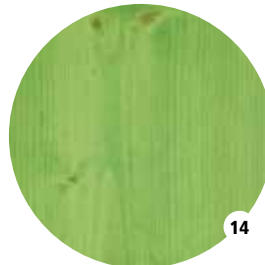

BLACK

LOOK IPE

LIGHT GREY

TAUPE

SUNFLOWER

VEGGIE

DOLPHIN

LAGOON